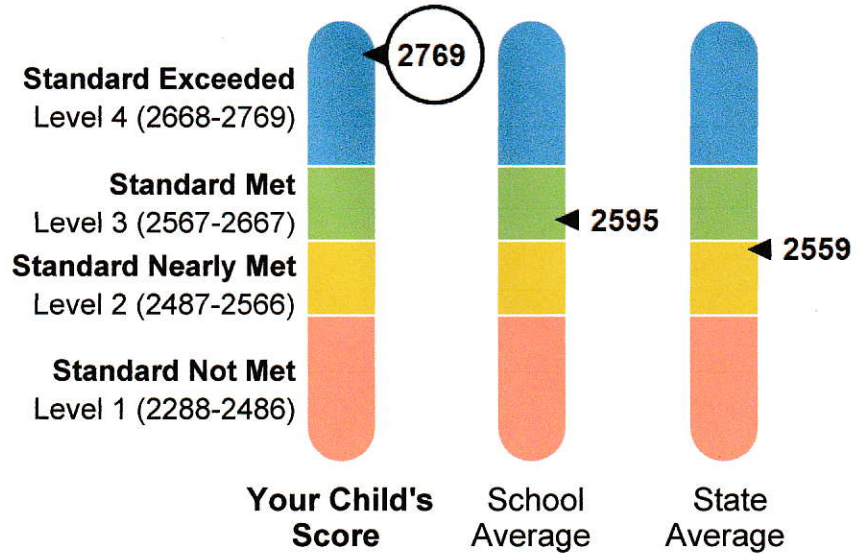

English Language Arts/Literacy (ELA)

LEVEL
4

Standard Exceeded

Austin's score increased from last year, and is still in the highest level. See page 4 of this report for Austin's score history.

ELA Area Performance

Reading: How well does your child understand written stories and information?

Writing: How well does your child communicate in writing?

Listening: How well does your child understand spoken information?

Research/Inquiry: How well can your child find and present information about a topic?

Mathematics

LEVEL
4

Standard Exceeded

Austin's score increased from last year, and is still in the highest level. See page 4 of this report for Austin's score history.

Mathematics Area Performance

Concepts & Procedures: How well does your child use mathematical rules and ideas?

Problem Solving and Modeling & Data Analysis: How well can your child show and apply problem-solving skills?