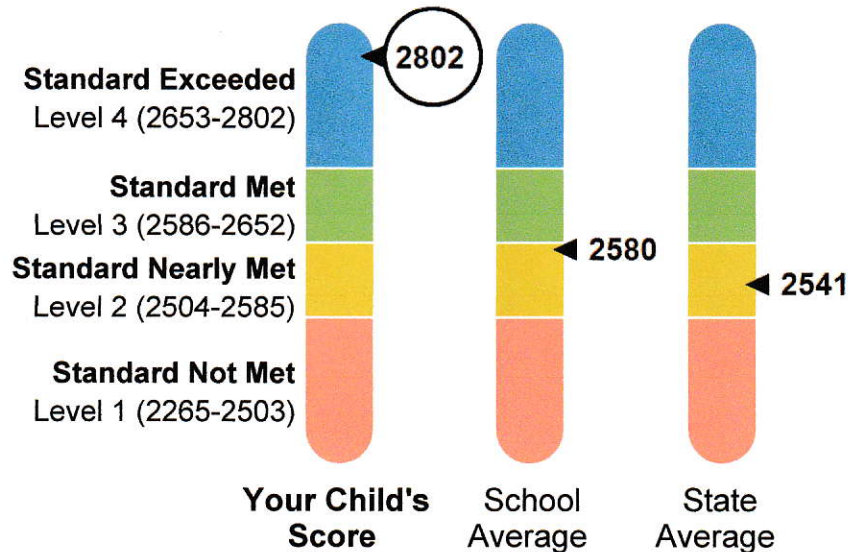

English Language Arts/Literacy (ELA)

LEVEL
4

Standard Exceeded

Austin's score increased from last year, and is still in the highest level. See page 4 of this report for Austin's score history.

ELA Area Performance

Reading: How well does your child understand written stories and information?

Writing: How well does your child communicate in writing?

Listening: How well does your child understand spoken information?

Research/Inquiry: How well can your child find and present information about a topic?

Mathematics

LEVEL
4

Standard Exceeded

Austin's score increased from last year, and is still in the highest level. See page 4 of this report for Austin's score history.

Mathematics Area Performance

Concepts & Procedures: How well does your child use mathematical rules and ideas?

Problem Solving and Modeling & Data Analysis: How well can your child show and apply problem-solving skills?